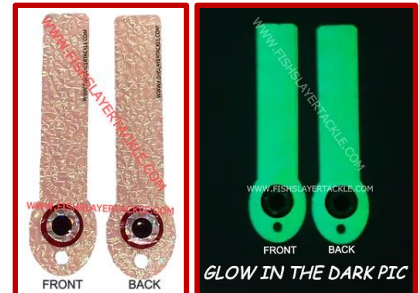

CRUSHED EYE SLAYER

Our "CRUSHED EYE SLAYER" Big Eye teasers have an enticing "CRUSHED PINK PEARL GLOW" covered body with reflective "CHROME SCALE EYES" on both sides. These teasers attract fish in all water conditions, even with a stomach already packed full of food, to go into a feeding frenzy.

2 pack – SKU# FSA-0206-2T
6 pack – SKU# FSA-0206-6T