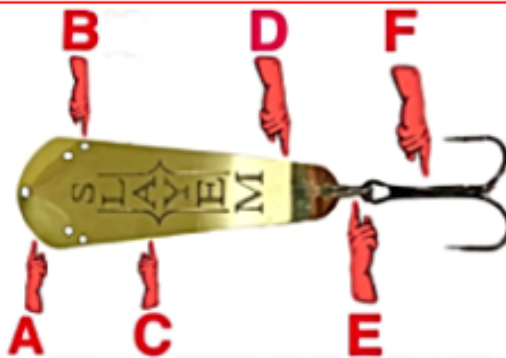

FISHSLAYER TACKLE COBRA TROLLING SPOONS

TROLLING - CASTING - JIGGING

FISHSLAYER TACKLE'S COBRA TROLLING SPOONS are precision engineered, manufactured and balanced to create tournament winning action thru all speed ranges & very productive when **Trolling, Casting, Jigging** or **Ice Fishing**.

FISHSLAYER TACKLE'S COBRA TROLLING SPOONS are the **ONLY TROLLING SPOONS** that can be "**HAND TUNED**" to get the exact action needed for the species your fishing for! They have incredible, **Life-Like ACTION** and look as thou they were live fish, swimming thru the water.

COBRA TROLLING SPOONS are available in 5 sizes: 2.5", 3.0", 3.75", 4.25" and 4.75" long.

COBRA TROLLING SPOONS are also available with an optional **RATTLE** or a water activated **LED LIGHT** installed.

DEADLY FOR: KING SALMON, COHO, ATLANTICS, BROWN TROUT, WALLEYE, LAKE TROUT, STEELHEAD, PIKE, MUSKIE, STRIPERS, PICKEREL, PERCH, BASS, BLUES, KING MACKEREL, ETC.

COBRA TROLLING SPOON OVERVIEW

- **A) An Inclined, Protruding Cupped Radius on the Leading Edge** Provides balance, stability and relentless action while giving this spoon it's unique COBRA look.
- **B) 4 Precision Hydro Stability Ports / Bubble Vents thru the Cobra Trolling Spoon's Core** Relieves pressure as it moves thru the water, which not only increases the Cobra's action and horizontal stability, but also creates an incredible stream of "**HERE I AM**" bubbles flowing out the ports.
- **C) Solid Brass is the Core of the Cobra Trolling Spoon** These strong, lightweight lures are precision CNC machined, formed, finished, packed & shipped, under our strict ISO 9001 quality standards at our advanced technology manufacturing facility in New Jersey.
- **D) The Large Smooth Radius Running Down it's Back** Stabilizes the Cobra Trolling Spoon both vertically and horizontally creating an irresistible and incredibly life-like side to side swimming action. The **COBRA SPOON's** incredible action can also be manually adjusted.
- **E) A Stainless Steel Split Ring** Holding the hook is strong and corrosion free.
- **F) Finally, a Needle Sharp VMC Treble Hook** Is all business attached to the rear stainless steel split ring, just waiting for a hungry fish to attack.

Actual product color may vary slightly from the pictures.

COPYRIGHT © 2017-2024 FISHSLAYER TACKLE LLC. ALL RIGHTS RESERVED.

WWW.FISHSLAYERTACKLE.COM