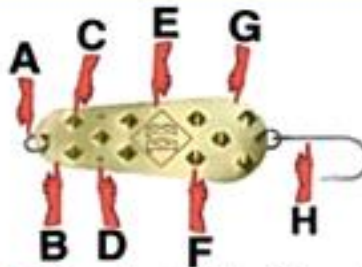

They have incredible, **Life-Like Action** and look as thou they were live fish, swimming thru the water.

DIAMONDBACK SPOONS are available in 6 sizes: **2.5", 3.0", 4", 4.5" & 5" Long**.

DIAMONDBACK SPOON OVERVIEW