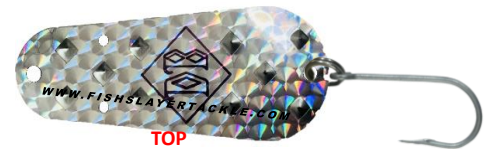

FISHSLAYER TACKLE CLATTER JIGGINSPINNERS™

JIGGING, CASTING, TROLLING, ICE FISHING

FISHSLAYER TACKLE'S CLATTER JIGGINSPINNERS™ are extremely effective whether Jigging, Casting, Trolling or Ice Fishing. Our custom bent and cupped blades spin tightly around our CNC machined center body sliding weight, followed by our custom, precision bent Mustad hook, all of which gives our CLATTER JIGGINSPINNERS™ their incredible action and makes them irresistible to predatory fish.

TOP

BOTTOM

"ORANGE CRUSH"

- 2.5" SKU# FSD-0908-2.5
- 3.0" SKU# FSD-0908-3.0
- 4.0" SKU# FSD-0908-4.0
- 4.5" SKU# FSD-0908-4.5
- 5.0" SKU# FSD-0908-5.0

TOP

BOTTOM

"LILAC ATTACK"

- 2.5" SKU# FSD-0909-2.5
- 3.0" SKU# FSD-0909-3.0
- 4.0" SKU# FSD-0909-4.0
- 4.5" SKU# FSD-0909-4.5
- 5.0" SKU# FSD-0909-5.0