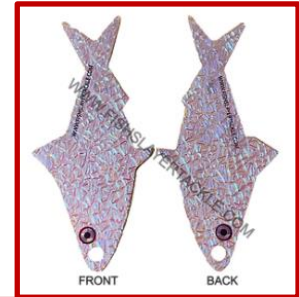

BLAZIN' SLAYER

Our "BLAZIN' SLAYER" Alewife teasers have a super reflective, "CRUSHED PINK CHROME" covered body with reflective "SILVER SCALE EYES" on both sides. Fish are always ready to chow down as they can see this flashing school of baitfish coming from miles away!

2 pack – SKU# FSA-0110-2T
6 pack – SKU# FSA-0110-6T