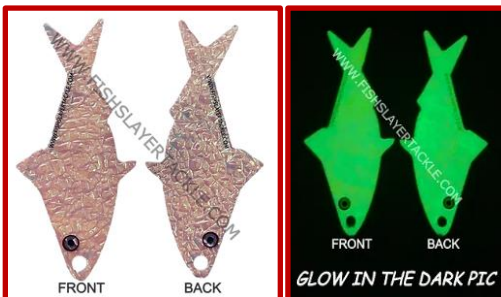

I-NO-U-C-ME SLAYER

Our "I-NO-U-C-ME" Alewife teasers have an irresistible, fish annihilating, "CRUSHED PINK PEARL GLOW" covered body & "SILVER SCALE EYES" on both sides. These teasers will hammer fish, in all water conditions, & even with a stomach already packed full of food.

2 pack – SKU# FSA-0106-2T
6 pack – SKU# FSA-0106-6T