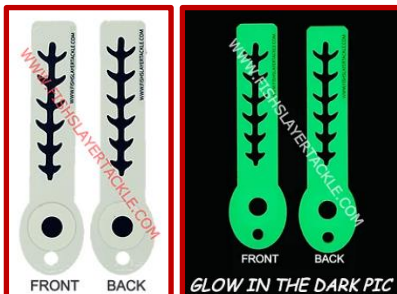

PSYCHO SLAYER

The "PSYCHO SLAYER" Big Eye teasers are a fish worst nightmare, with "XTREME GLOW" all over, topped off with a "BLACK LADDER" & "BLACK EYE" on each side.

2 pack – SKU# FSA-0214-2T
6 pack – SKU# FSA-0214-6T