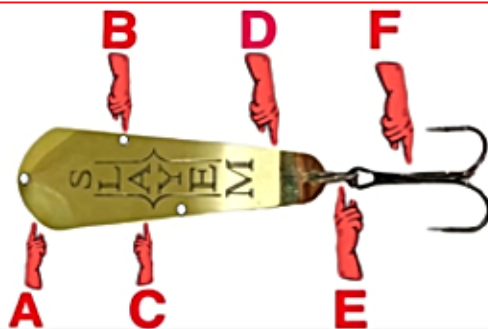

COBRA FLUTTER SPOON OVERVIEW

- **A) An Inclined, Protruding Cupped Radius on the Leading Edge** Provides balance, stability, and relentless action while giving this spoon it's unique COBRA look.
- **B) 2 Precision Hydro Stability Ports / Bubble Vents thru the COBRA Flutter Spoon's Core** Relieves pressure as it gently flutters and rocks forward and back, like a cradle into the depths. These ports not only increase the COBRA'S vertical and horizontal stability, but also creates an incredible stream of "**HERE I AM**" bubbles flowing out the ports.
- **C) Solid Brass is the Core of the COBRA Flutter Spoon** These strong, lightweight Spoons are precision CNC machined, formed, finished, packed & shipped, under our strict ISO 9001 quality standards at our advanced technology manufacturing facility in New Jersey.
- **D) The Large Radius Down the Back** Stabilizes the COBRA Flutter Spoon to create irresistible and incredible, life-like Rocking/Flutter action, which is manually adjustable.
- **E) A Stainless Steel Split Ring** Holding the hook is strong and corrosion free.
- **F) Finally, a Needle Sharp VMC Treble Hook** Is all business attached to the rear stainless steel split ring, just waiting for a hungry fish to attack.

Our Products are **PROUDLY MANUFACTURED, ASSEMBLED** and **PACKAGED** in the **U.S.A.**

Actual product color may vary slightly from the pictures.

COPYRIGHT © 2017-2024 FISHSLAYER TACKLE LLC. ALL RIGHTS RESERVED.

WWW.FISHSLAYERTACKLE.COM