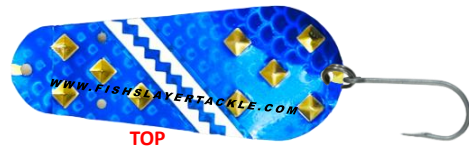

"KILLER BLUE"
2.5" SKU# FSD-0923-2.5
3.0" SKU# FSD-0923-3.0
4.0" SKU# FSD-0923-4.0
4.5" SKU# FSD-0923-4.5
5.0" SKU# FSD-0923-5.0

Our Products are PROUDLY MANUFACTURED, ASSEMBLED and PACKAGED in the U.S.A.

Actual product color may vary slightly from the pictures.

COPYRIGHT © 2017-2024 FISHSLAYER TACKLE LLC. ALL RIGHTS RESERVED.

WWW.FISHSLAYERTACKLE.COM