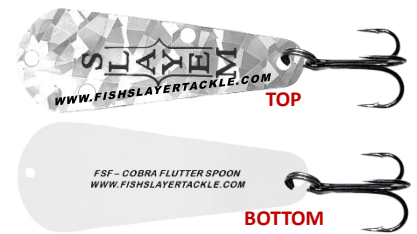

FISHSLAYER COBRA FLUTTER SPOONS™

"RIB EYE UV GLOW"

- 1/16oz SKU# FSF-0612-116
- 1/8oz SKU# FSF-0612-18
- 1/4oz SKU# FSF-0612-14
- 5/16oz SKU# FSF-0612-516
- 3/8oz SKU# FSF-0612-38
- 7/16oz SKU# FSF-0612-716

"MALNOURISHED"

- 1/16oz SKU# FSF-0613-116
- 1/8oz SKU# FSF-0613-18
- 1/4oz SKU# FSF-0613-14
- 5/16oz SKU# FSF-0613-516
- 3/8oz SKU# FSF-0613-38
- 7/16oz SKU# FSF-0613-716

FLUKE

Jigging, Drifting
7/16oz COBRA FLUTTER Spoon
"RIB EYE UV GLOW"
SKU# FSF-0612-716

"MEAN GREEN"

- 1/16oz SKU# FSF-0605-116
- 1/8oz SKU# FSF-0605-18
- 1/4oz SKU# FSF-0605-14
- 5/16oz SKU# FSF-0605-516
- 3/8oz SKU# FSF-0605-38
- 7/16oz SKU# FSF-0605-716

"STERLING HAMMER"

- 1/16oz SKU# FSF-0607-116
- 1/8oz SKU# FSF-0607-18
- 1/4oz SKU# FSF-0607-14
- 5/16oz SKU# FSF-0607-516
- 3/8oz SKU# FSF-0607-38
- 7/16oz SKU# FSF-0607-716

"CRAZY GOLD"

- 1/16oz SKU# FSF-0606-116
- 1/8oz SKU# FSF-0606-18
- 1/4oz SKU# FSF-0606-14
- 5/16oz SKU# FSF-0606-516
- 3/8oz SKU# FSF-0606-38
- 7/16oz SKU# FSF-0606-716

"LIGHTS OUT UV GLOW"

- 1/16oz SKU# FSF-0615-116
- 1/8oz SKU# FSF-0615-18
- 1/4oz SKU# FSF-0615-14
- 5/16oz SKU# FSF-0615-516
- 3/8oz SKU# FSF-0615-38
- 7/16oz SKU# FSF-0615-716

"EYE - EYE"

- 1/16oz SKU# FSF-0616-116
- 1/8oz SKU# FSF-0616-18
- 1/4oz SKU# FSF-0616-14
- 5/16oz SKU# FSF-0616-516
- 3/8oz SKU# FSF-0616-38
- 7/16oz SKU# FSF-0616-716

Our Products are PROUDLY MANUFACTURED, ASSEMBLED and PACKAGED in the U.S.A.

Actual product color may vary slightly from the pictures.

COPYRIGHT © 2017-2024 FISHSLAYER TACKLE LLC. ALL RIGHTS RESERVED.