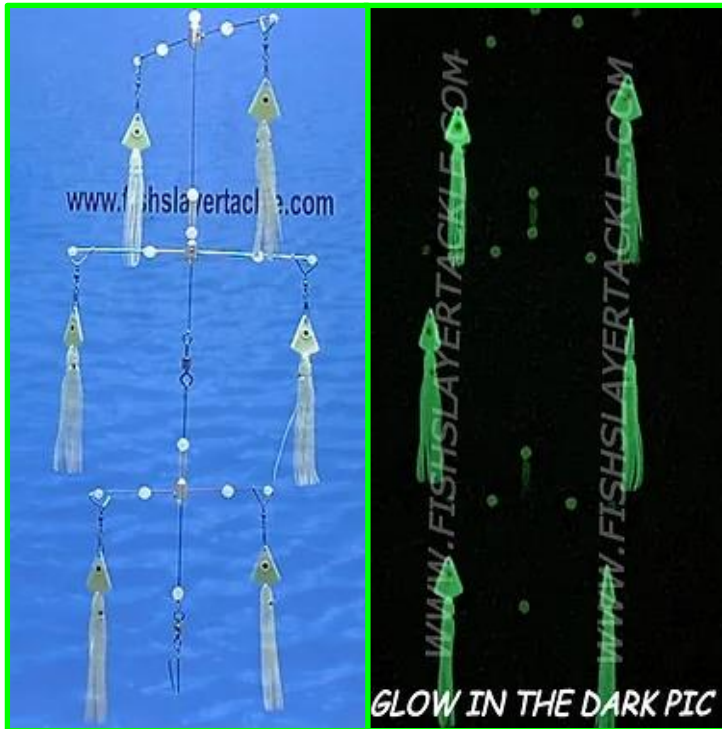

6 ARM UMBRELLA RIGS with TEASERS continued

6 ARM UMBRELLA RIG
BEADS: All White Glow
TEASERS: NITE EYE
SKU #: FSA-6205-0205

6 ARM UMBRELLA RIG
BEADS: All White Glow
TEASERS: NITE SLAYER
SKU #: FSA-6205-0105