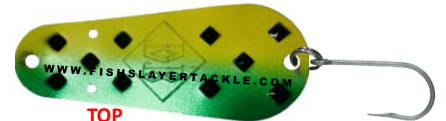

FISHSLAYER DIAMONDBACK™ SPOONS

"BLUE WAVE"

- 2.5" SKU# FSD-0905-2.5
- 3.0" SKU# FSD-0905-3.0
- 4.0" SKU# FSD-0905-4.0
- 4.5" SKU# FSD-0905-4.5
- 5.0" SKU# FSD-0905-5.0

"CHARTREUSE FIRE DOT"

- 2.5" SKU# FSD-0906-2.5
- 3.0" SKU# FSD-0906-3.0
- 4.0" SKU# FSD-0906-4.0
- 4.5" SKU# FSD-0906-4.5
- 5.0" SKU# FSD-0906-5.0

TOP

"UnMELLO YELLO"

- 2.5" SKU# FSD-0907-2.5
- 3.0" SKU# FSD-0907-3.0
- 4.0" SKU# FSD-0907-4.0
- 4.5" SKU# FSD-0907-4.5
- 5.0" SKU# FSD-0907-5.0

"ORANGE CRUSH"

- 2.5" SKU# FSD-0908-2.5
- 3.0" SKU# FSD-0908-3.0
- 4.0" SKU# FSD-0908-4.0
- 4.5" SKU# FSD-0908-4.5
- 5.0" SKU# FSD-0908-5.0

"LILAC ATTACK"

- 2.5" SKU# FSD-0909-2.5
- 3.0" SKU# FSD-0909-3.0
- 4.0" SKU# FSD-0909-4.0
- 4.5" SKU# FSD-0909-4.5
- 5.0" SKU# FSD-0909-5.0

"DIAMOND HERRING"

- 2.5" SKU# FSD-0910-2.5
- 3.0" SKU# FSD-0910-3.0
- 4.0" SKU# FSD-0910-4.0
- 4.5" SKU# FSD-0910-4.5
- 5.0" SKU# FSD-0910-5.0

"WHITE WIDOW UV GLOW"

- 2.5" SKU# FSD-0911-2.5
- 3.0" SKU# FSD-0911-3.0
- 4.0" SKU# FSD-0911-4.0
- 4.5" SKU# FSD-0911-4.5
- 5.0" SKU# FSD-0911-5.0

"BLACK WIDOW UV GLOW"

- 2.5" SKU# FSD-0912-2.5
- 3.0" SKU# FSD-0912-3.0
- 4.0" SKU# FSD-0912-4.0
- 4.5" SKU# FSD-0912-4.5
- 5.0" SKU# FSD-0912-5.0

Our Products are PROUDLY MANUFACTURED, ASSEMBLED and PACKAGED in the U.S.A.

Actual product color may vary slightly from the pictures.

COPYRIGHT © 2017-2024 FISHSLAYER TACKLE LLC. ALL RIGHTS RESERVED.

WWW.FISHSLAYERTACKLE.COM

Rev. 022924